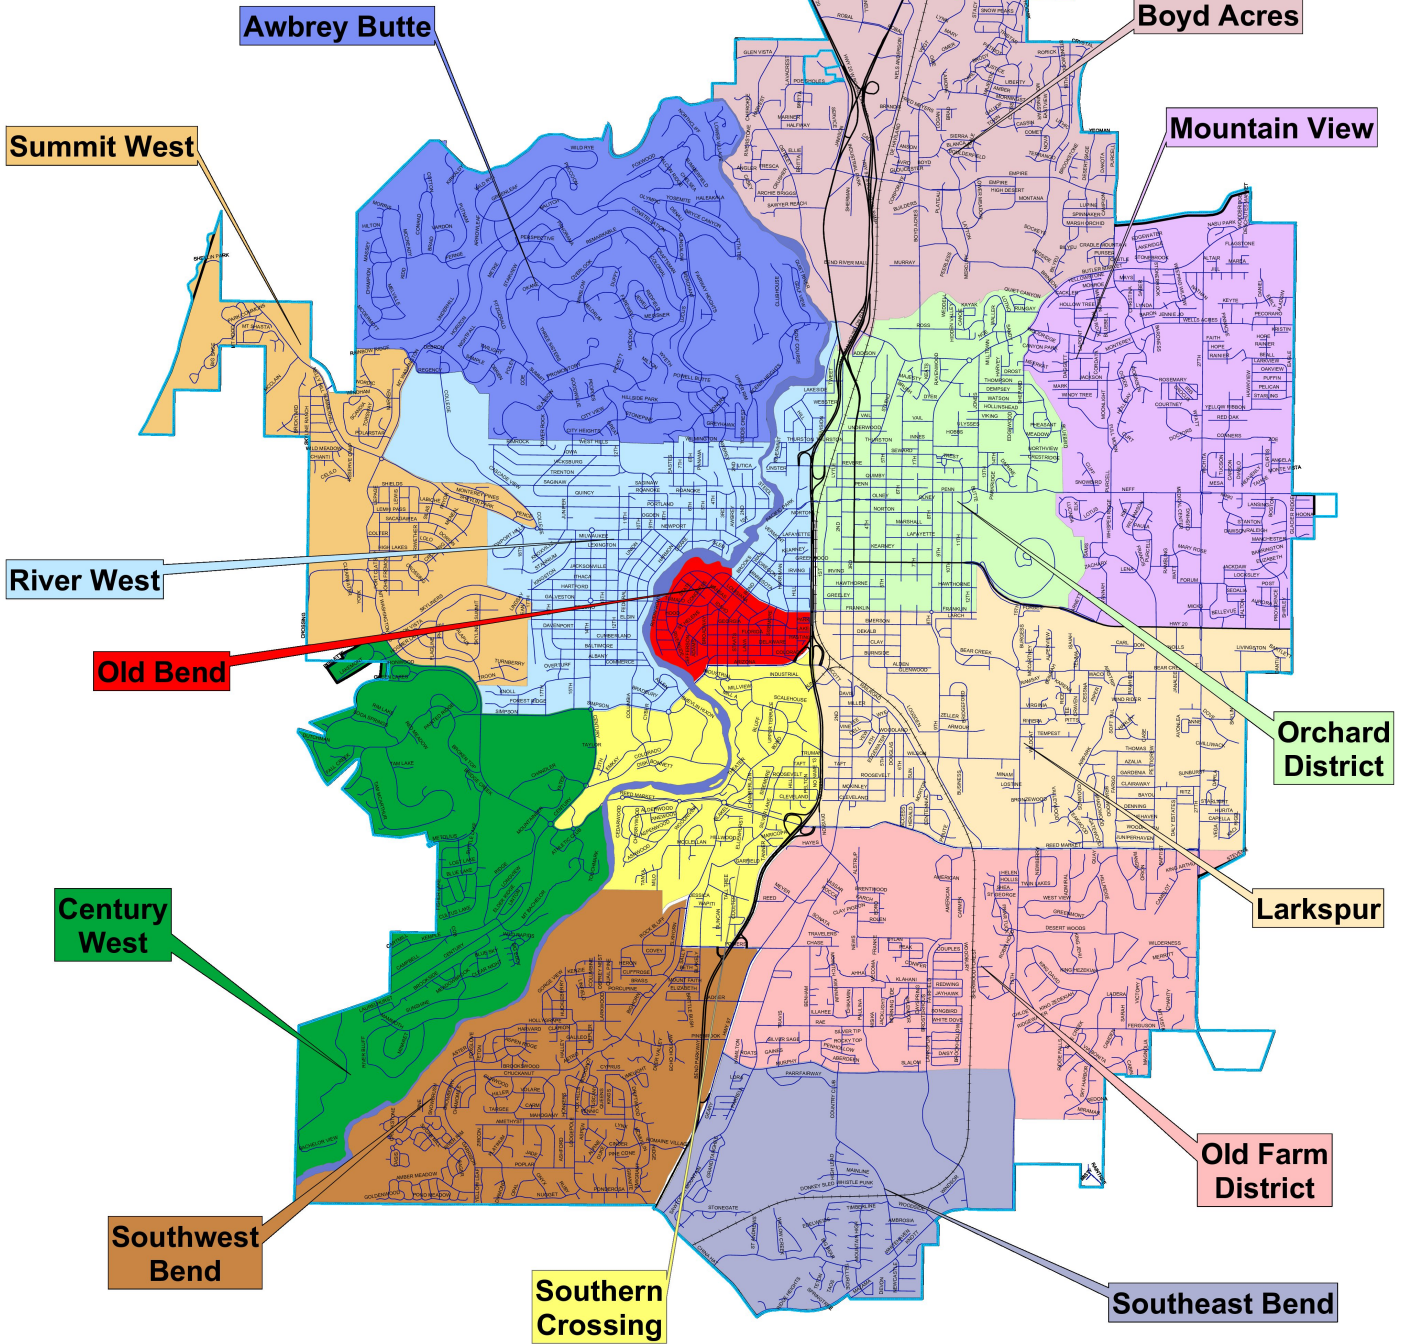

BEND NEIGHBORHOODS

Office of Neighborhood Associations
388-5505

- | | |
|---|---|
|  Awbrey Butte |  Orchard |
|  Boyd Acres |  River West |
|  Century West |  Southeast Bend |
|  Larkspur |  Southern Crossing |
|  Mountain View |  Southwest Bend |
|  Old Bend |  Summit West |
|  Old Farm |  City Limits |

0 875 1,750 3,500 Feet

DISCLAIMER: This map is for reference purposes only. The information was obtained from Deschutes County G.I.S., City of Bend land records, and Neighborhood Association boundaries. Care was taken in the creation of this map, but it is provided "AS IS". Please contact the City of Bend to verify map information or report errors.

Map Date: August 15, 2006

V:\8.1\NF\Neighborhoods\Map With Flyouts